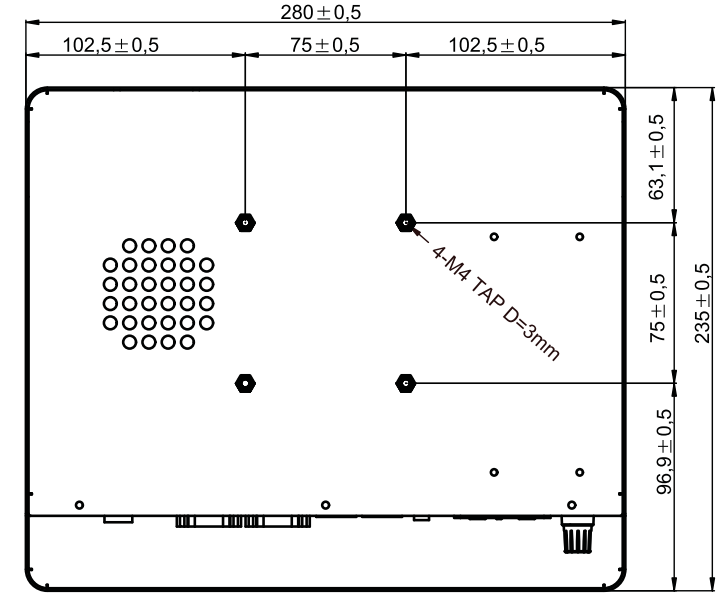

Modularized Construction

SIDE VIEW

FRONT VIEW

SIDE VIEW

BACK VIEW

Measurements shown in mm
All Dimensions are ± 0.5 mm

BOTTOM VIEW