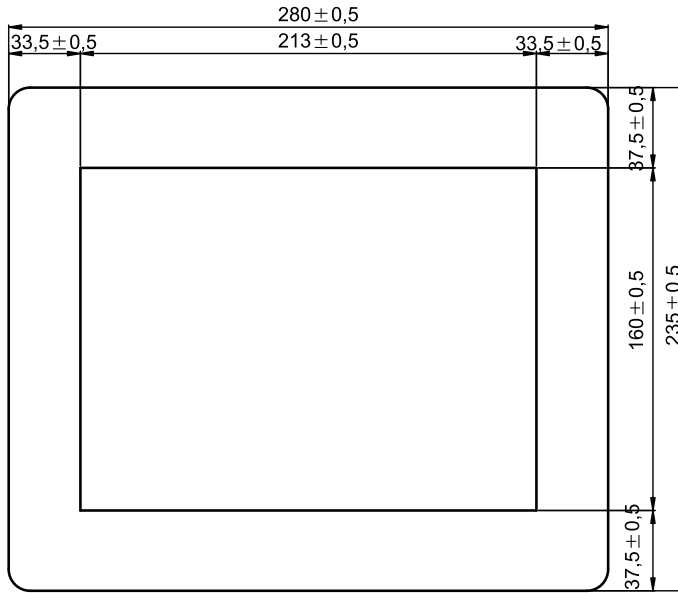

Modularized Construction

SIDE VIEW

FRONT VIEW

SIDE VIEW

BACK VIEW

Measurements shown in mm
All Dimensions are ± 0.5 mm

BOTTOM VIEW