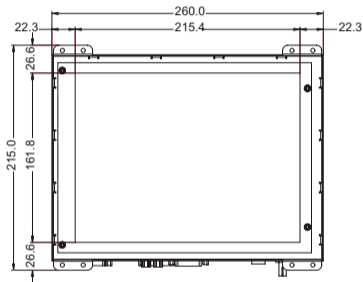

Modularized Construction

FRONT VIEW

SIDE VIEW

BACK VIEW

BOTTOM VIEW

Measurements shown in mm
All Dimensions are ± 0.5 mm