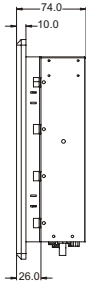

# Modularized Construction

BOTTOM VIEW

PANEL CUT OUT

FRONT VIEW

SIDE VIEW

BACK VIEW

Measurements shown in mm All Dimensions are  $\pm 0.5$  mm