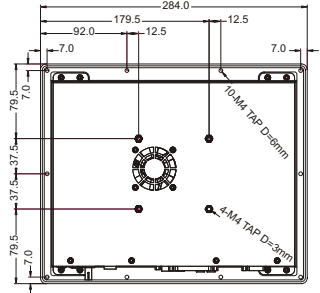

# Modularized Construction

BOTTOM VIEW

PANEL CUT OUT

FRONT VIEW

SIDE VIEW

BACK VIEW

Measurements shown in mm All Dimensions are  $\pm 0.5$  mm