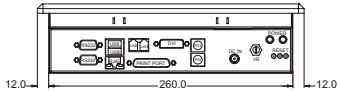

# Modularized Construction

BOTTOM VIEW

PANEL CUT OUT

FRONT VIEW

SIDE VIEW

BACK VIEW

Measurements shown in mm All Dimensions are  $\pm 0.5$  mm