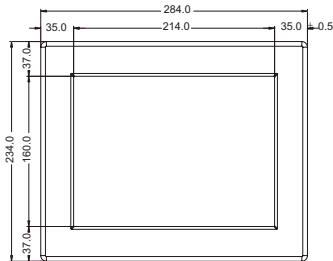

# Modularized Construction

BOTTOM VIEW

PANEL CUT OUT

FRONT VIEW

SIDE VIEW

BACK VIEW

Measurements shown in mm All Dimensions are  $\pm 0.5$  mm