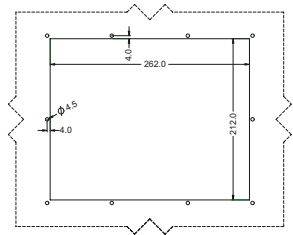

# Modularized Construction

BOTTOM VIEW

PANEL CUT OUT

FRONT VIEW

SIDE VIEW

BACK VIEW

Measurements shown in mm All Dimensions are  $\pm 0.5$  mm