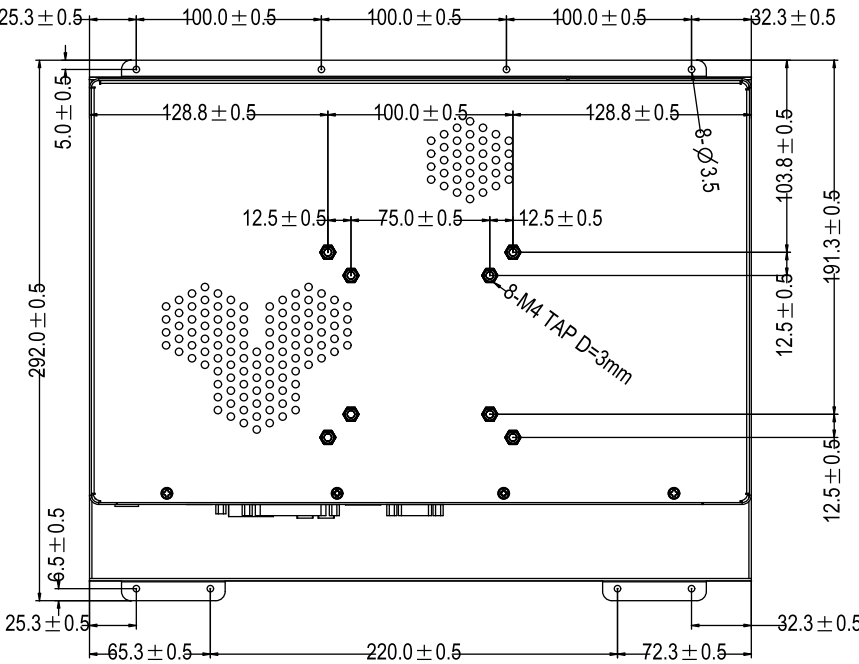

Modularized Construction

FRONT VIEW

SIDE VIEW

BACK VIEW

Measurements shown in mm
All Dimensions are ± 0.5 mm

BOTTOM VIEW