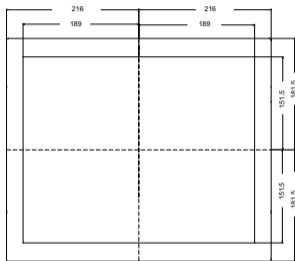

Modularized Construction

SIDE VIEW

FRONT VIEW

SIDE VIEW

BACK VIEW

TOP VIEW

Measurements shown in mm
All Dimensions are ± 0.5 mm