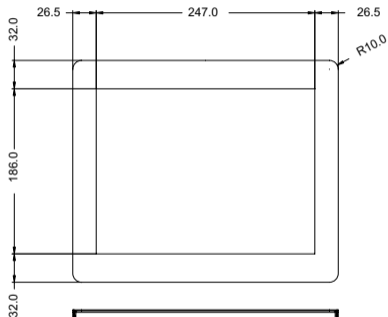

## Modularized Construction

FRONT VIEW

SIDE VIEW

BACK VIEW

BOTTOM VIEW

Measurements shown in mm  
All Dimensions are  $\pm 0.5$  mm