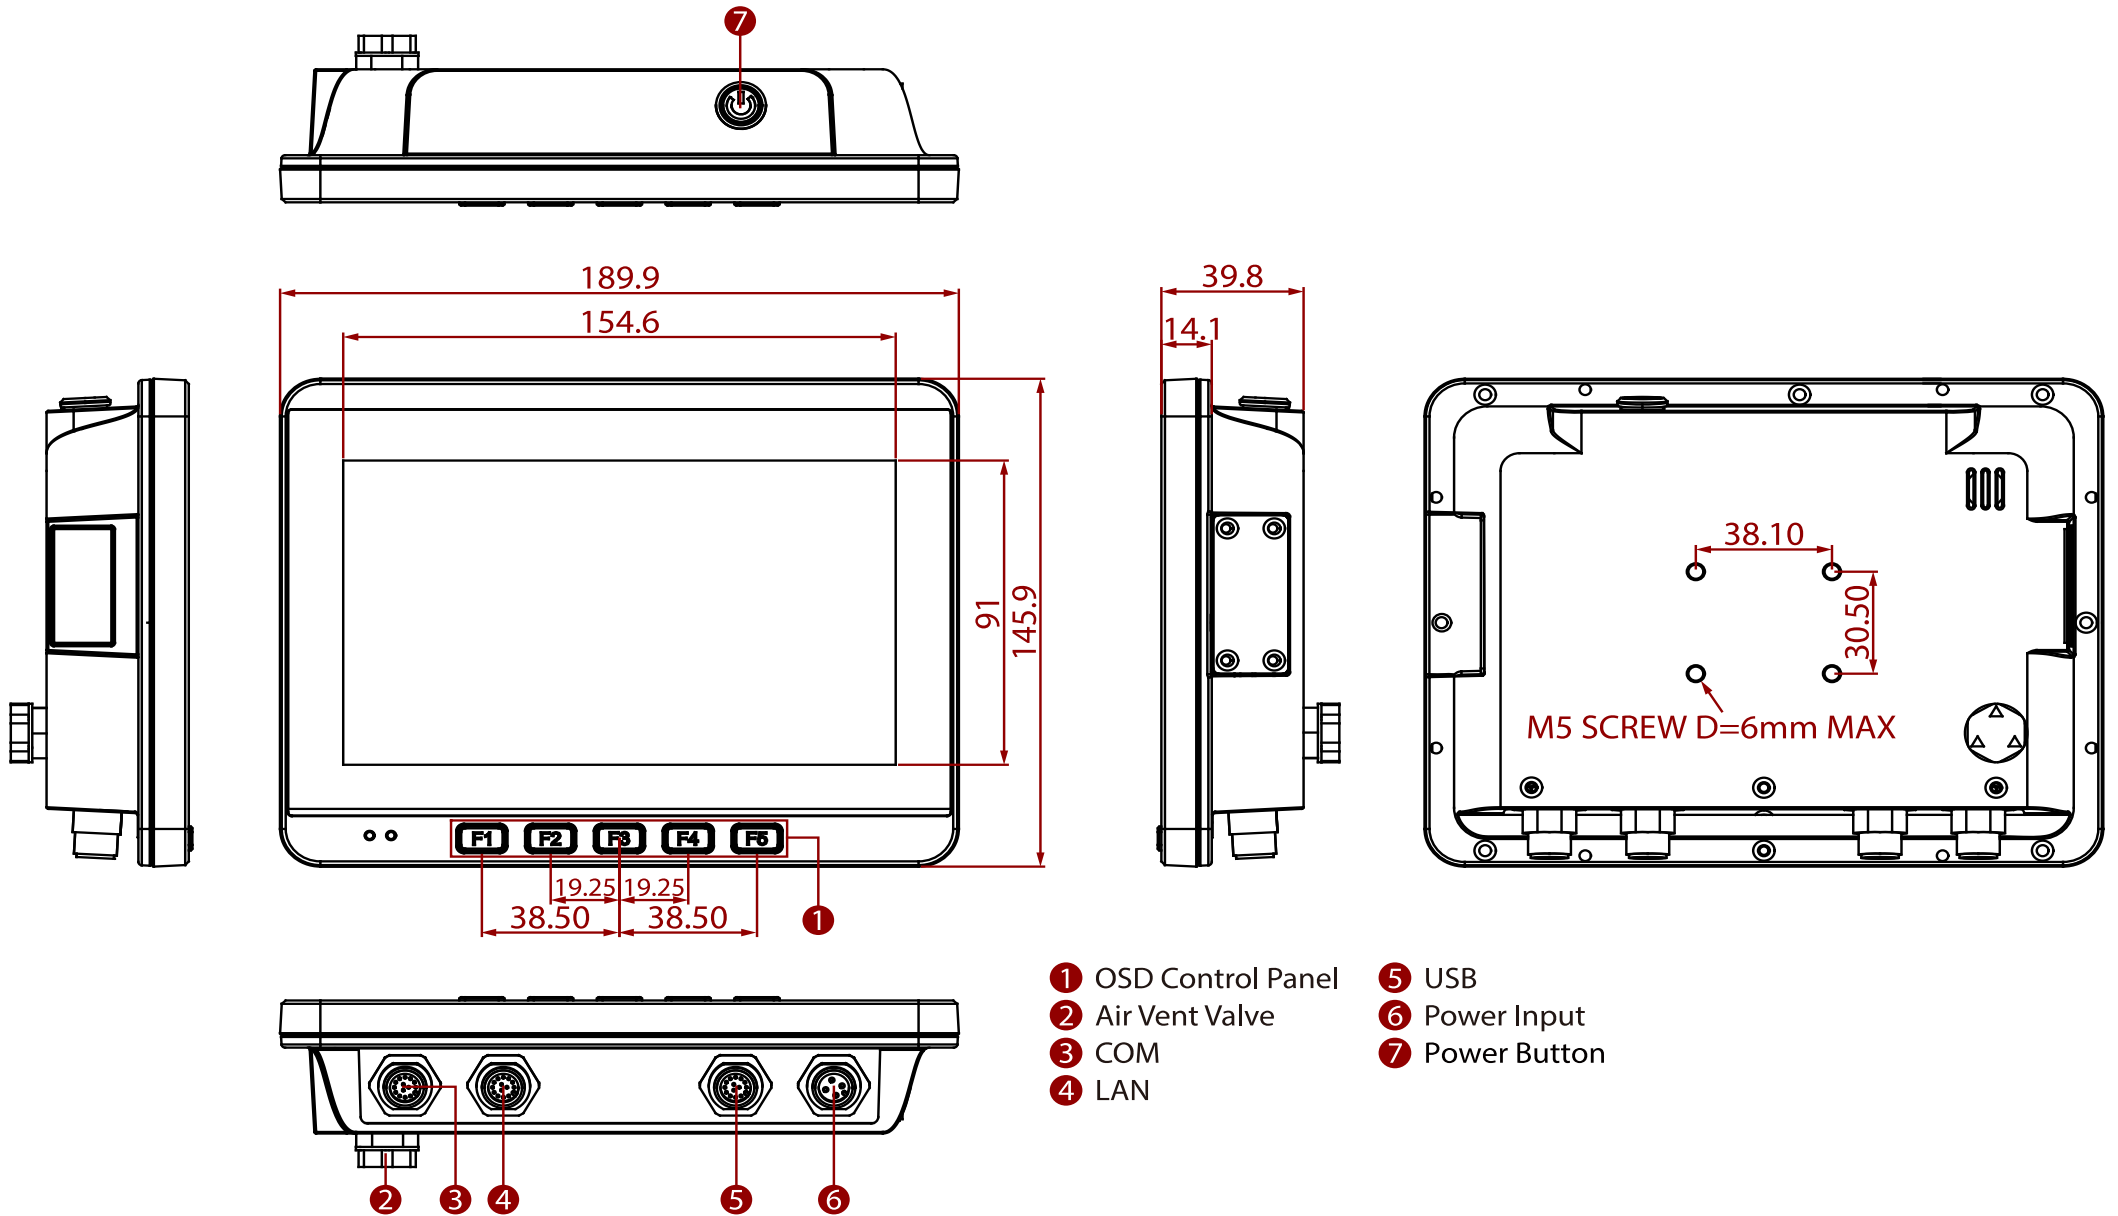

G-WIN IP67 Panel PC
W07IE3A-6701-P
 17,78 cm (7,0") 4:3 LCD

- ① OSD Control Panel
- ② Air Vent Valve
- ③ COM
- ④ LAN
- ⑤ USB
- ⑥ Power Input
- ⑦ Power Button