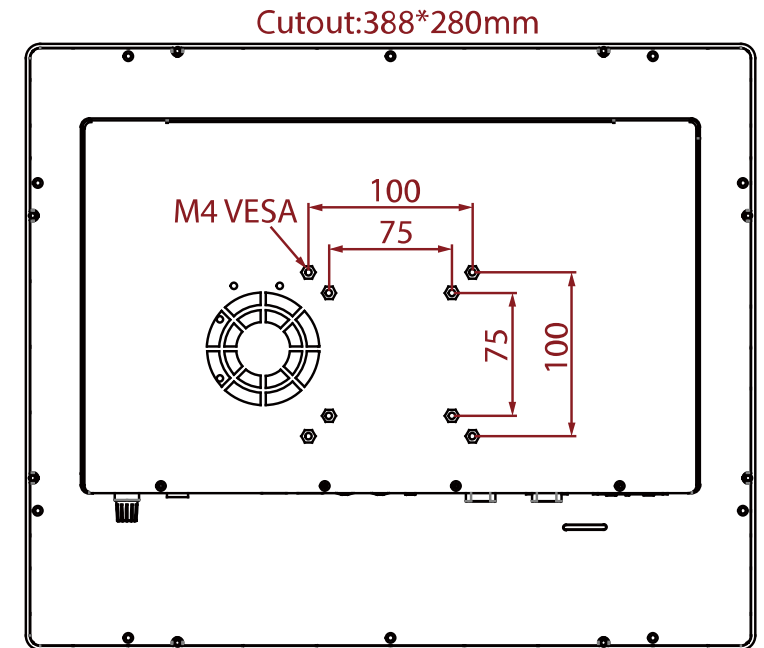

# SlimLine IF70 Series

SlimLine R19IF7T-GCM1

48,3 cm (19") 4:3

- 1 OSD Control Panel
- 2 COM
- 3 Audio
- 4 USB Type-A
- 5 LAN
- 6 DP
- 7 Power Input
- 8 Brightness Adjustment Knob