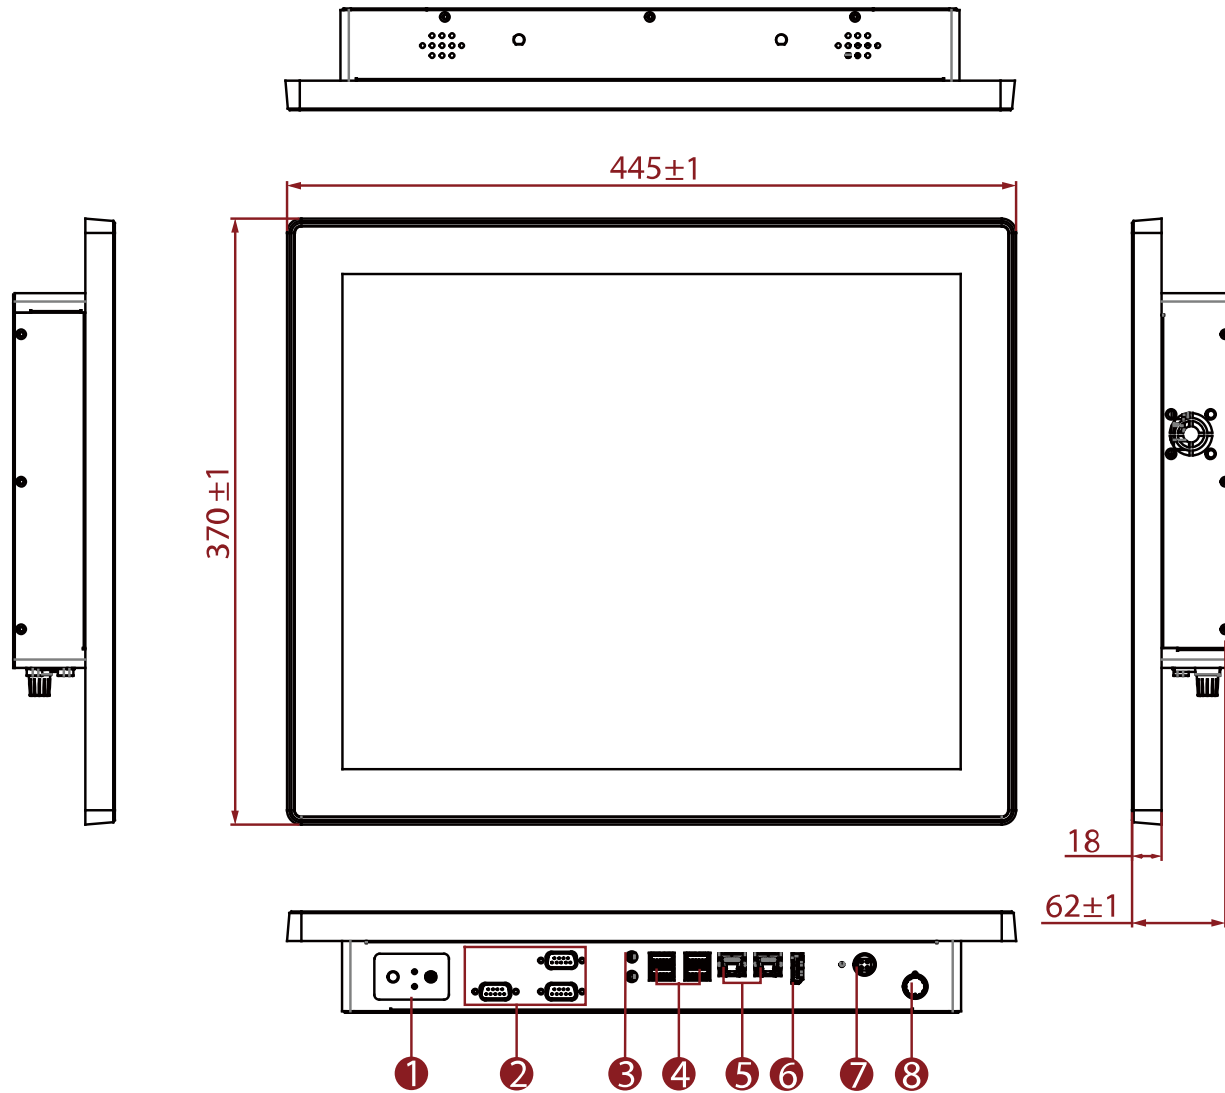

# SlimLine IF70 Series

SlimLine R19IF7T-GCM1

48,3 cm (19") 4:3

- 1 OSD Control Panel
- 2 COM
- 3 Audio
- 4 USB Type-A
- 5 LAN
- 6 DP
- 7 Power Input
- 8 Brightness Adjustment Knob