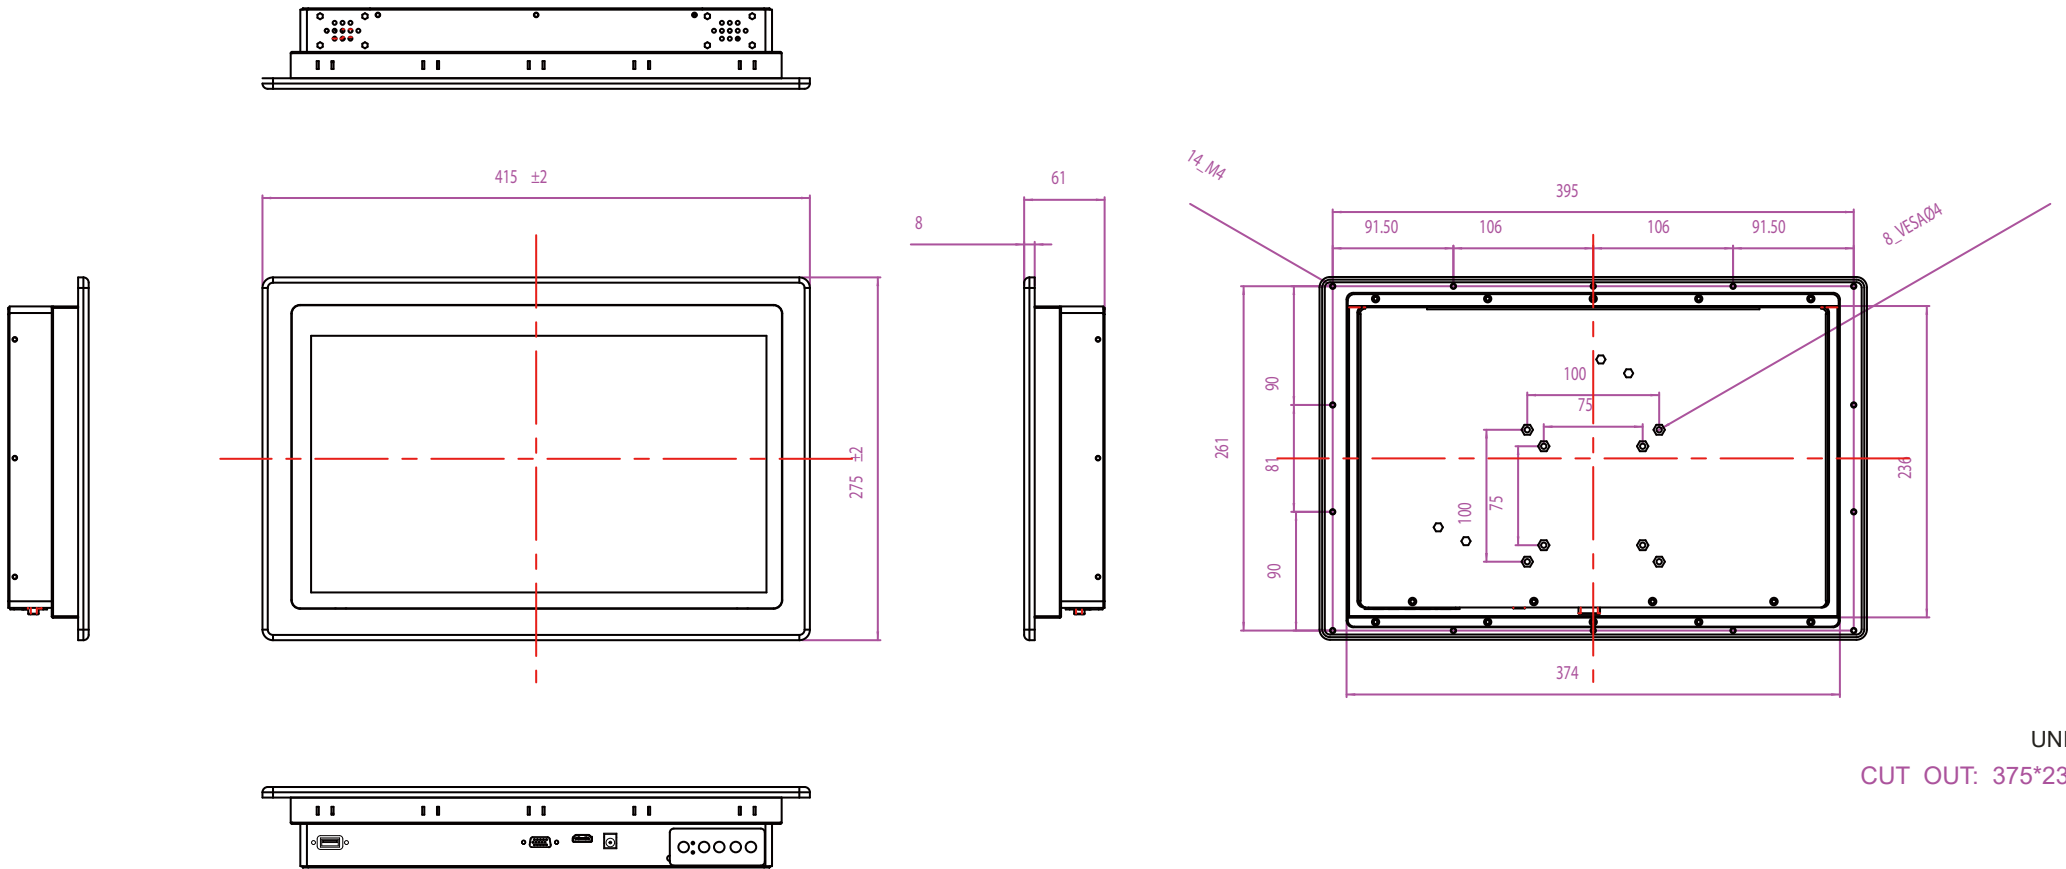

WM-MTU Series
WM 15W-VD-PMA-MTU
39,5 cm (15,6") 16:9
Cut-out: 375 × 237 mm

UNIT: mm
CUT OUT: 375*237 mm