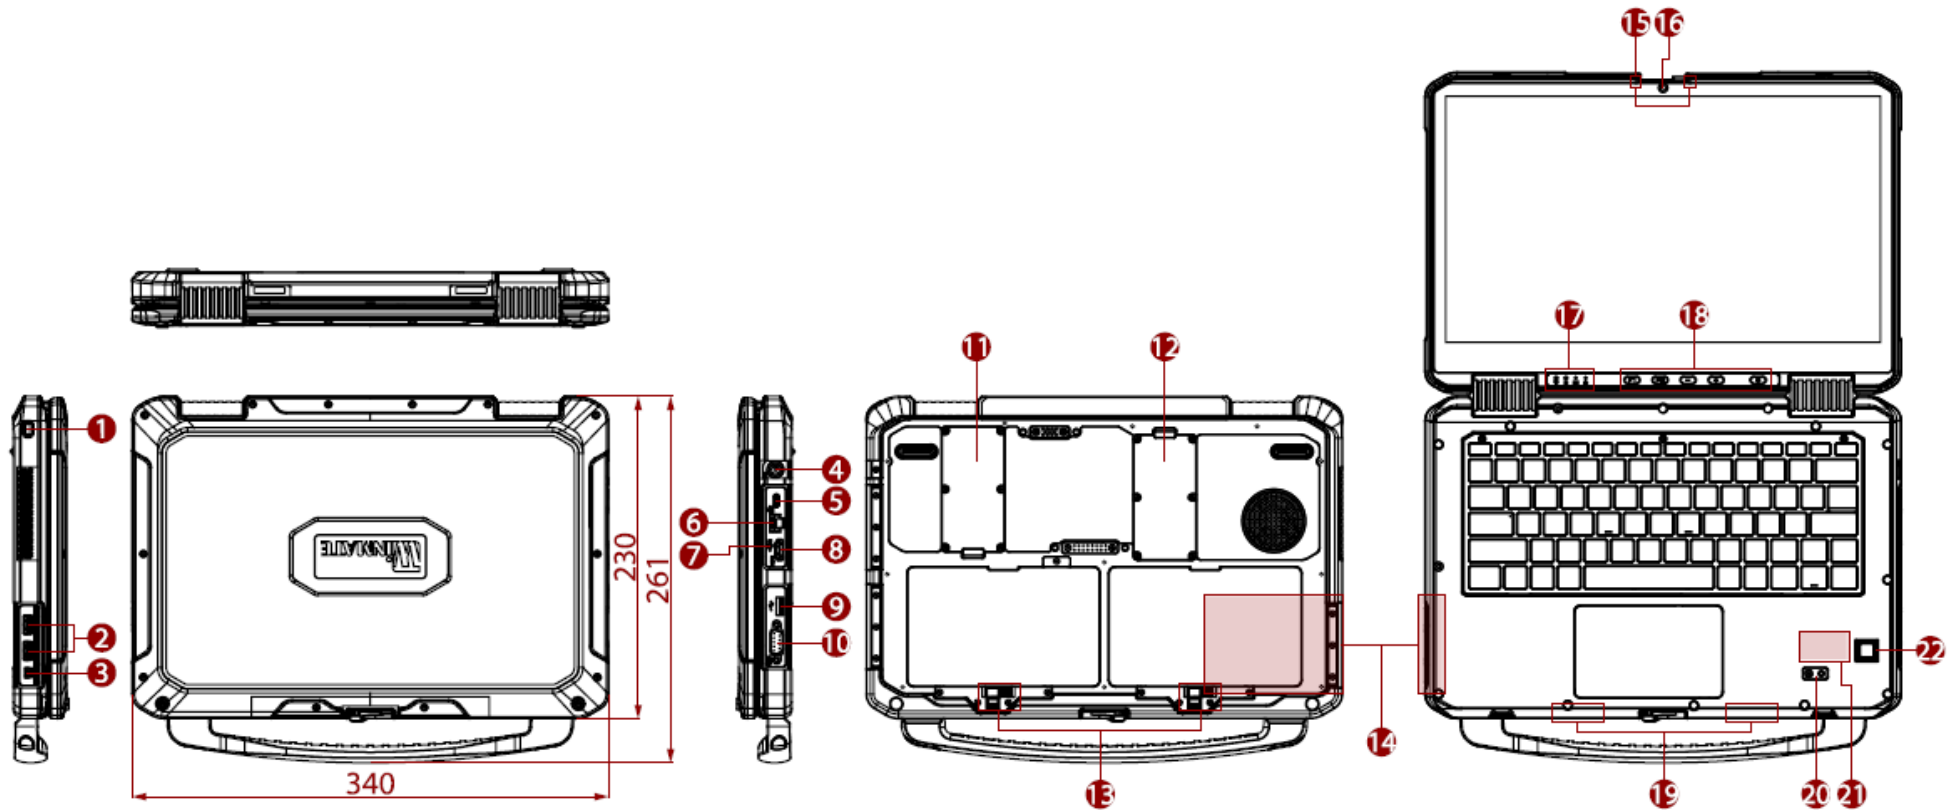

# L140AD-4 Rugged Laptop

Dimensions: 340 × 230 × 38 mm

14" (35,5 cm) 16:9

Net weight: 2,5 kg

- |                   |                      |                                   |
|-------------------|----------------------|-----------------------------------|
| 1 Kensington Lock | 9 USB Type-A         | 17 LED Indicators                 |
| 2 USB Type-A      | 10 COM               | 18 Function Buttons               |
| 3 Audio           | 11 2nd M.2 NVMe SSD  | 19 Speakers                       |
| 4 Power Input     | 12 DDR5 RAM          | 20 8MP Camera (Optional)          |
| 5 USB Type-C      | 13 Battery Lock      | 21 HF RFID (Optional)             |
| 6 GigaLAN         | 14 Smart Card Reader | 22 Fingerprint Scanner (Optional) |
| 7 Reset           | 15 Dual Digital Mic  |                                   |
| 8 HDMI            | 16 2MP Webcam        |                                   |