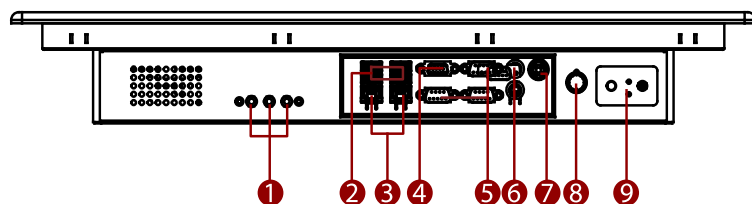

SlimLine IB70-MTU Series

SlimLine W22IB7T-PPA3

54,6 cm (21,5") 16:9

- 1 Audio
- 2 USB Type-A
- 3 LAN
- 4 VGA
- 5 COM
- 6 PS/2
- 7 Power Input
- 8 Brightness Adjustment Knob
- 9 OSD Control Panel