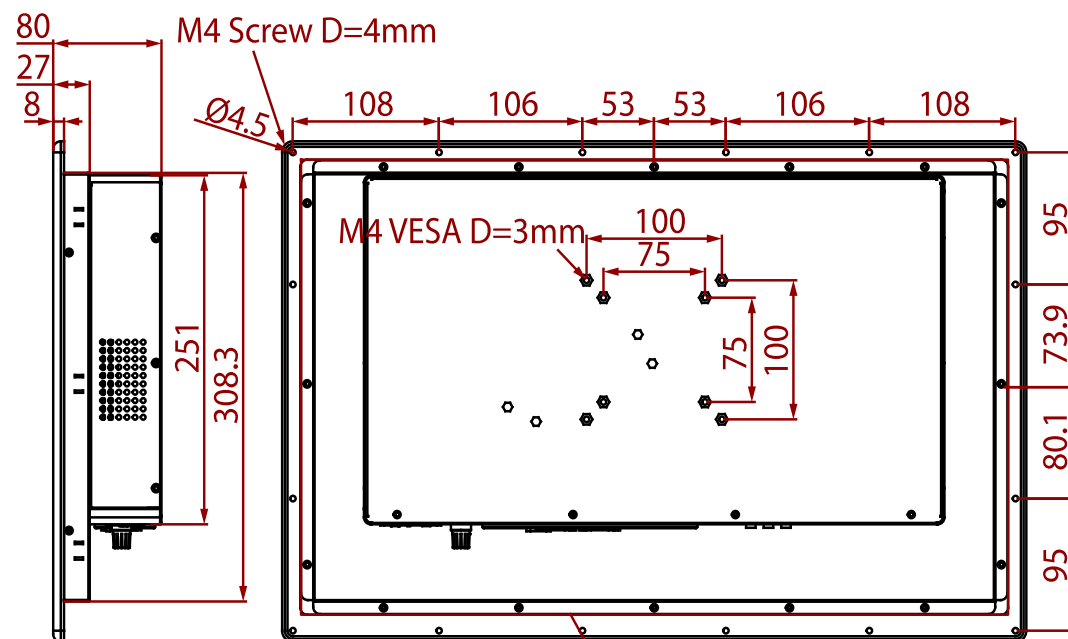

SlimLine IB70-MTU Series

SlimLine W22IB7T-PPA3

54,6 cm (21,5") 16:9

- 1 Audio
- 2 USB Type-A
- 3 LAN
- 4 VGA
- 5 COM
- 6 PS/2
- 7 Power Input
- 8 Brightness Adjustment Knob
- 9 OSD Control Panel