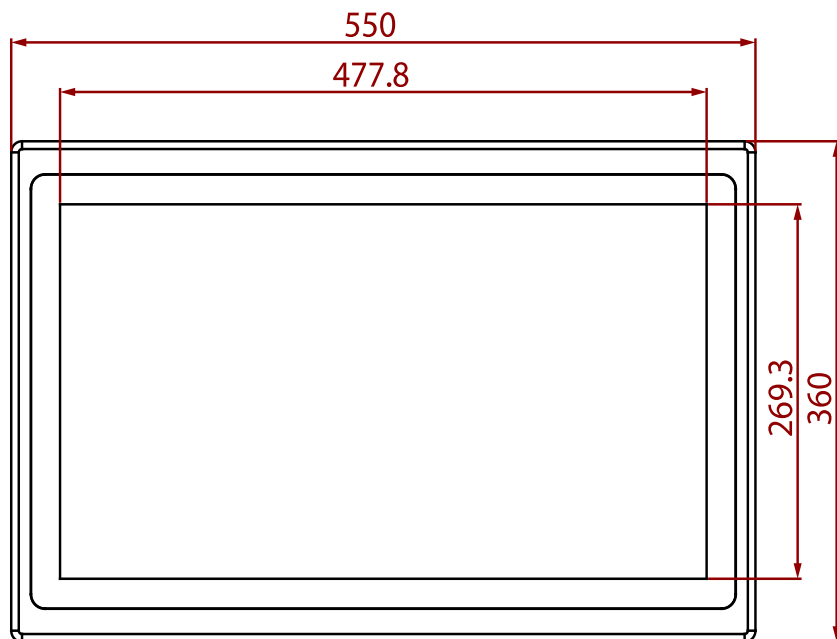

SlimLine IB70-MTU Series

SlimLine W22IB7T-PPA3

54,6 cm (21,5") 16:9

- 1 Audio
- 2 USB Type-A
- 3 LAN
- 4 VGA
- 5 COM
- 6 PS/2
- 7 Power Input
- 8 Brightness Adjustment Knob
- 9 OSD Control Panel