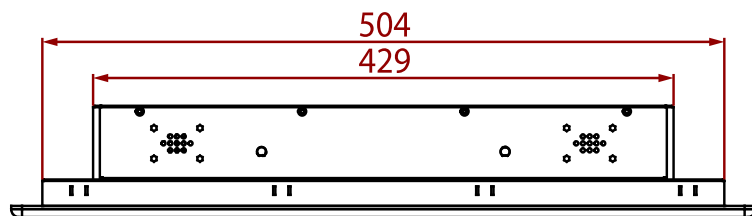

SlimLine IB70-MTU Series

SlimLine W22IB7T-PPA3

54,6 cm (21,5") 16:9

- 1 Audio
- 2 USB Type-A
- 3 LAN
- 4 VGA
- 5 COM
- 6 PS/2
- 7 Power Input
- 8 Brightness Adjustment Knob
- 9 OSD Control Panel