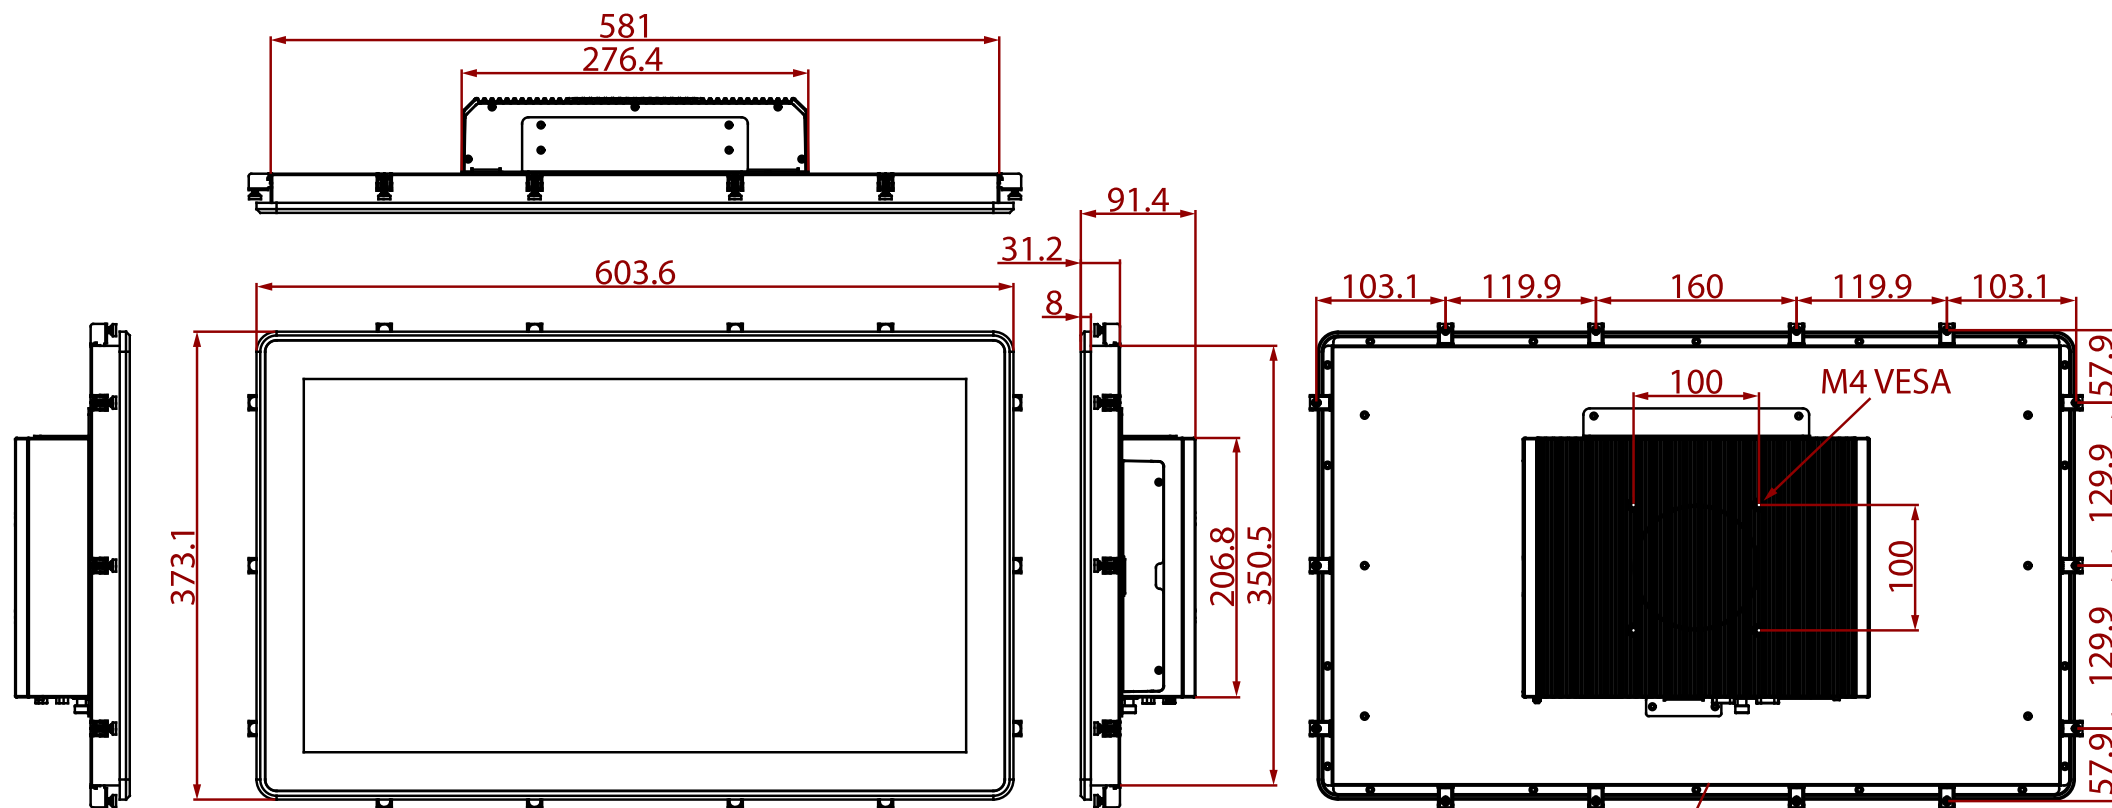

# R24ITWS-MHA2-EX ATEX HMI Panel PC

60,5 cm (23,8")

- ① Removable HDD/ SSD Slot
- ② Reset Button
- ③ LED Indicators
- ④ HDD Indicators
- ⑤ Audio
- ⑥ COM
- ⑦ DP
- ⑧ HDMI
- ⑨ USB Type-A
- ⑩ LAN
- ⑪ Power Input
- ⑫ PCIe Slot Cover

Cutout: 583\*353mm