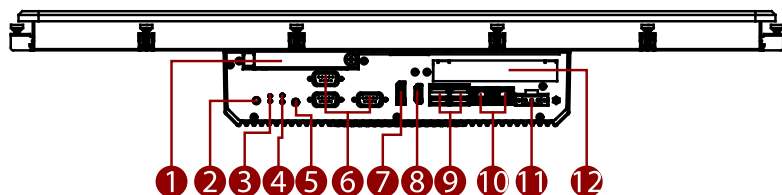

# R24ITWS-MHA2-EX ATEX HMI Panel PC

60,5 cm (23,8")

- ① Removable HDD/ SSD Slot
- ② Reset Button
- ③ LED Indicators
- ④ HDD Indicators
- ⑤ Audio
- ⑥ COM
- ⑦ DP
- ⑧ HDMI
- ⑨ USB Type-A
- ⑩ LAN
- ⑪ Power Input
- ⑫ PCIe Slot Cover

Cutout: 583\*353mm