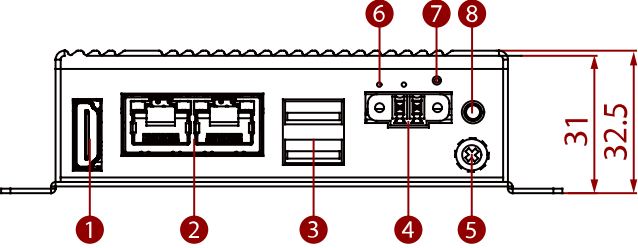

EACIL20-MR Marine Computer

* The Flexible ExPandable Module.

- ① HDMI
- ② LAN
- ③ USB Type-A
- ④ Power Input
- ⑤ Chassis Grounding
- ⑥ LED Indicator
- ⑦ Reset Button
- ⑧ Power Switch
- ⑨ SMA