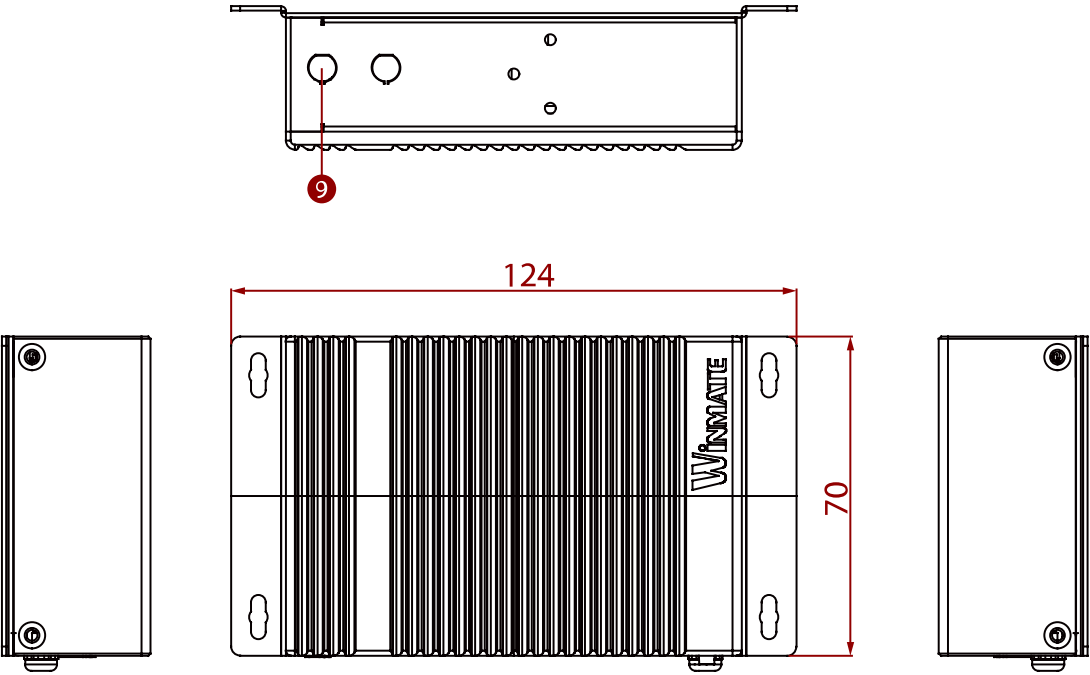

EACIL20-MR Marine Computer

* The Flexible ExPandable Module.

- ① HDMI
- ② LAN
- ③ USB Type-A
- ④ Power Input
- ⑤ Chassis Grounding
- ⑥ LED Indicator
- ⑦ Reset Button
- ⑧ Power Switch
- ⑨ SMA