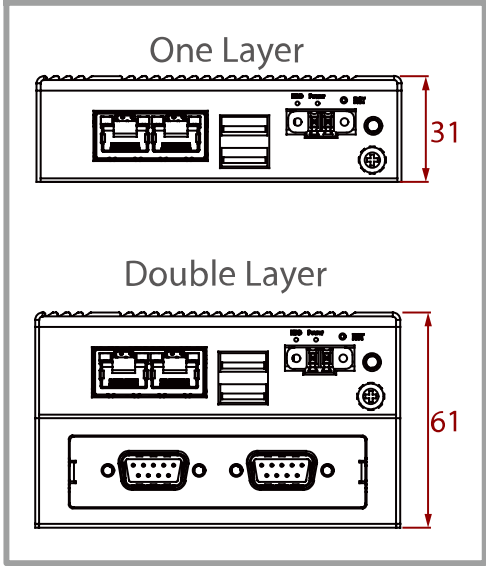

EACIL20-MR Marine Computer

* The Flexible ExPandable Module.

- ① HDMI
- ② LAN
- ③ USB Type-A
- ④ Power Input
- ⑤ Chassis Grounding
- ⑥ LED Indicator
- ⑦ Reset Button
- ⑧ Power Switch
- ⑨ SMA