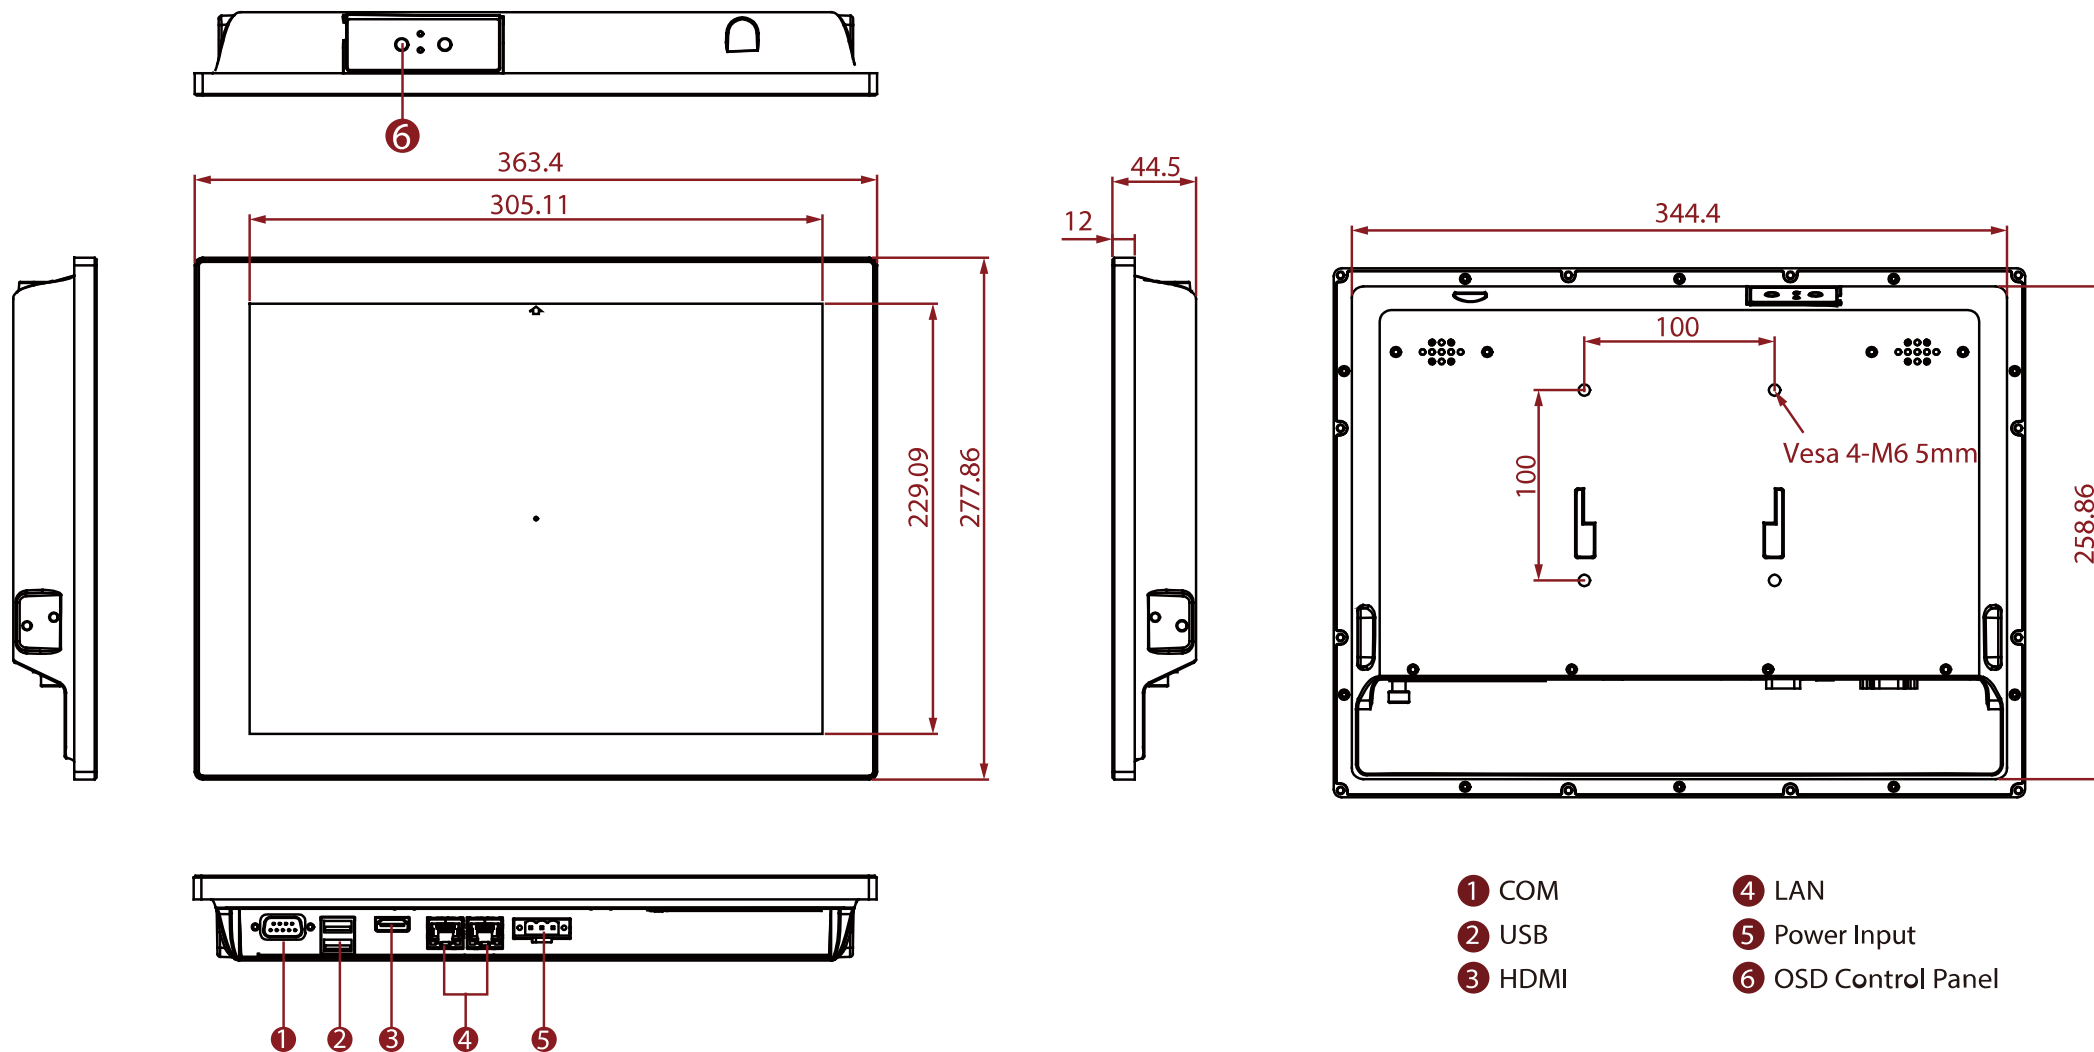

SlimLine IB32 Series

SlimLine R15IB3S-GCC3

38,25 cm (15") 4:3

- 1 COM
- 2 USB
- 3 HDMI
- 4 LAN
- 5 Power Input
- 6 OSD Control Panel